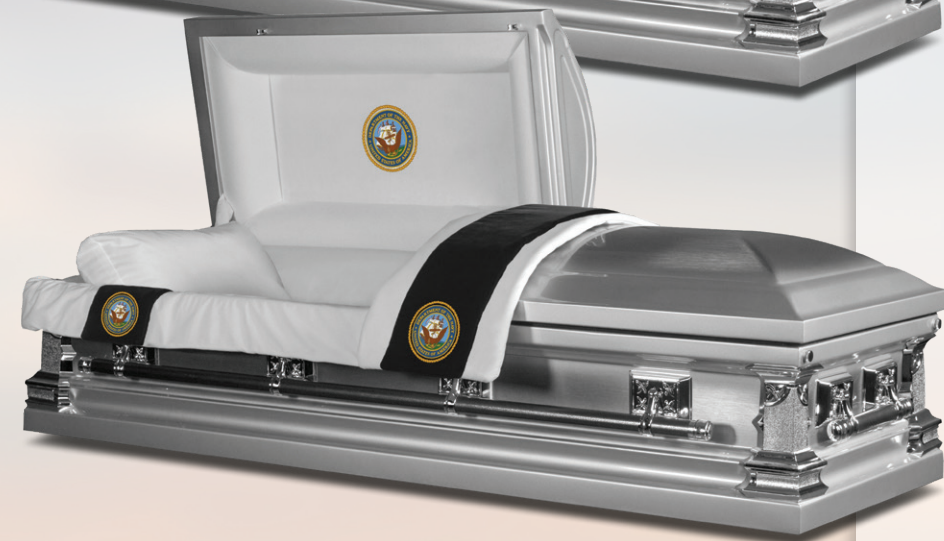

VETERAN SERIES

Military - Air Force

18 Gauge Steel
Dark Blue pinstriped Silver
Royal Blue Velvet - Air
Force

Military - Army

18 Gauge Steel
Black pinstriped Yellow
Black Velvet - Army

Military - Marine

18 Gauge Steel
Black pinstriped Red
Black Velvet - Marine

Military - Navy

18 Gauge Steel
Black pinstriped White
Black Velvet - Navy

Heritage

18 Gauge Steel
Silver pinstriped Silver
Blue Crepe
Veteran - Flag Panel
Available in white crepe

Heritage

18 Gauge Steel
Silver blended Grey
White Crepe
Veteran - Flag Panel

Heritage

18 Gauge Steel
Light Blue pinstriped Silver
Blue Crepe
Veteran - Flag Panel

Heritage

18 Gauge Steel
Dark Blue pinstriped Silver
White Crepe
Veteran - Flag Panel

Available in blue crepe.

Unit also available black pinstriped silver, with white crepe interior.

Hampton Military - Air Force

18 Gauge Steel
Silver brushed Natural
White Velvet - Air Force

Hampton Military - Army

18 Gauge Steel
Silver brushed Natural
White Velvet - Army

Hampton Military - Marines

18 Gauge Steel
Silver brushed Natural
White Velvet - Marines