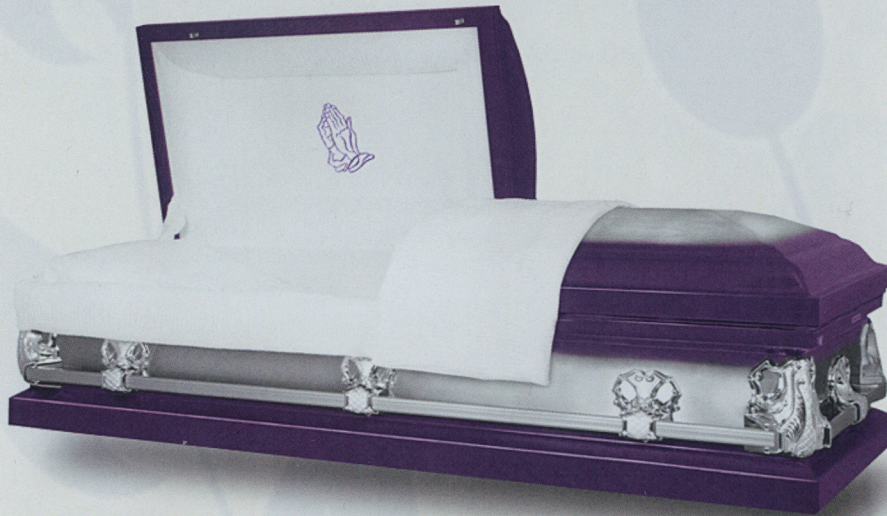

Connolly

Purple Brushed Silver
Silver Hardware
White Crepe
Plain or Customized Panel