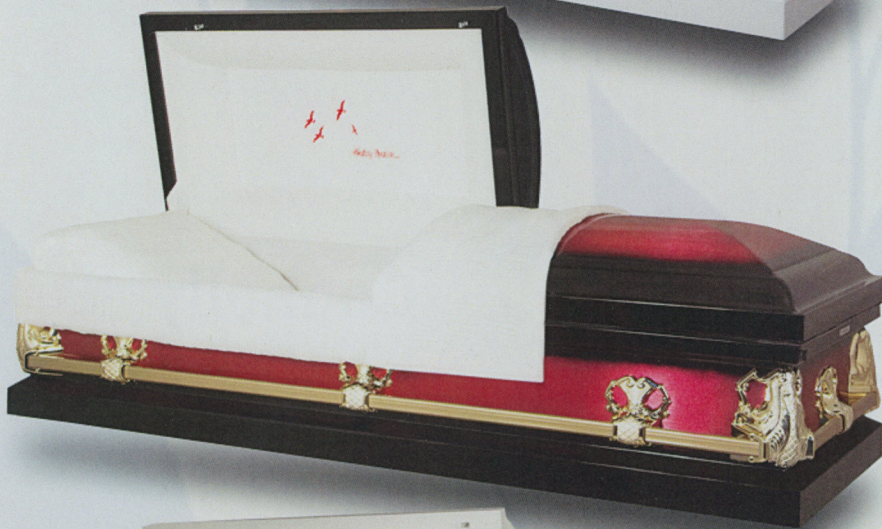

Hunter Green Brushed Gold
Gold Hardware
Eggshell Crepe
Plain or Customized Panel

Connolly

Light Blue Brushed Gold
Gold Hardware
Blue Crepe
Plain or Customized Panel

Connolly Series

Connolly

White Brushed Gold
Gold Hardware
White Crepe
Plain or Customized Panel