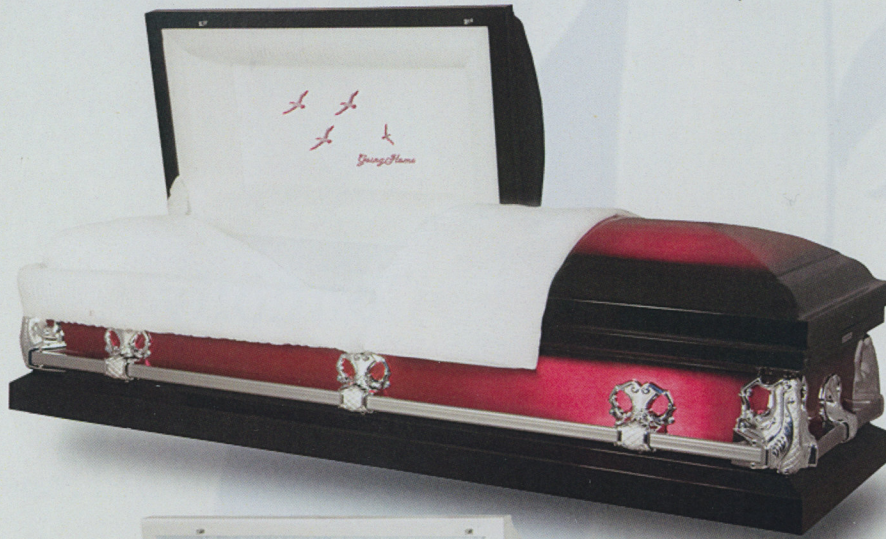

Hunter Green Brushed Gold
Gold Hardware
Eggshell Crepe
Plain or Customized Panel

Connolly

Light Blue Brushed Gold
Gold Hardware
Blue Crepe
Plain or Customized Panel

Connolly Series

Connolly

White Brushed Gold
Gold Hardware
White Crepe
Plain or Customized Panel

Connolly

Ebony Brushed Ruby
Gold Hardware
White Crepe
Going Home Panel

Connolly

White Brushed Orchid
Silver Hardware
Pink Crepe
Vine & Rose Panel

Casket Sales Inc.

Connolly

Ebony Brushed Ruby
Silver Hardware
White Crepe
Plain or Customized Panel