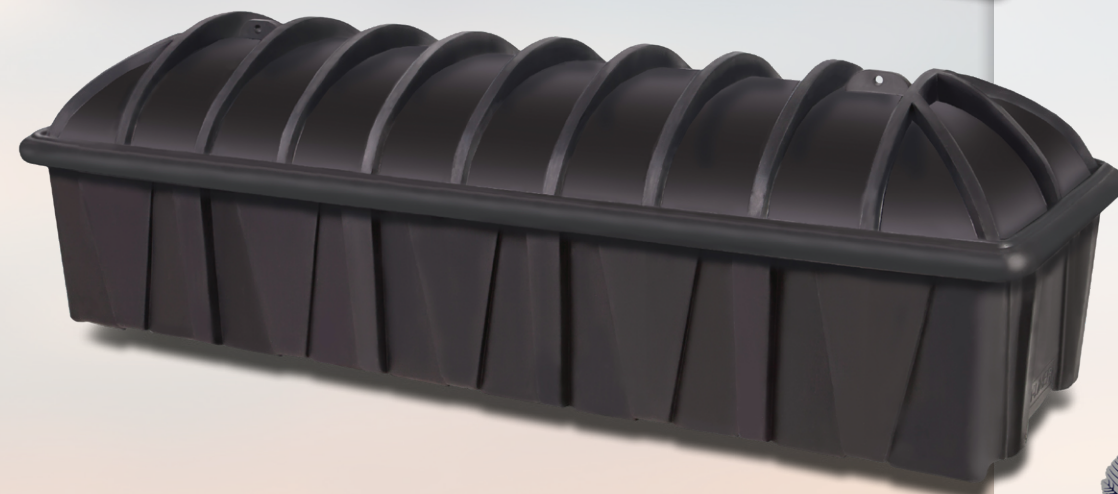

# CASKET & POLY-VAULT or POLY-LINER COMBINATION

BUY TOGETHER TO SAVE

**Newport**  
20 Gauge  
Non-Gasketed  
14 Colors Available

**Allen**  
20 Gauge  
Non-Gasketed  
8 Colors Available

**Montclair 28"**  
18 Gauge Gasketed  
10 Colors Available

**Empire 28" and 32"**  
Available in  
20 Gauge Gasketed  
or Non-Gasketed

**Empire 29" and 36"**  
20 Gauge Gasketed  
12 Colors Available

**Poly-Vault®**  
Black  
Standard & Oversize

**Poly-Vault®**  
White  
Standard & Oversize

**Poly-Liner®**

800.386.0266  
P.O. Box 864  
Spindale, NC 28160  
www.casketsalesinc.com  
casketsalesinc@bellsouth.net

\*32" and 36" sizes require oversize vault

20-073 NS 150/ArP/03/2020

800.386.0266 • PO Box 864 • Spindale, NC 28160 • casketsalesinc.com • casketsalesinc@bellsouth.net

# CASKET & POLY-VAULT or POLY-LINER COMBINATION

**Heritage**  
18 Gauge Gasketed  
16 Colors Available

**Dayton**  
18 Gauge Gasketed  
10 Colors Available

**Essex**  
20 Gauge Gasketed  
9 Colors Available