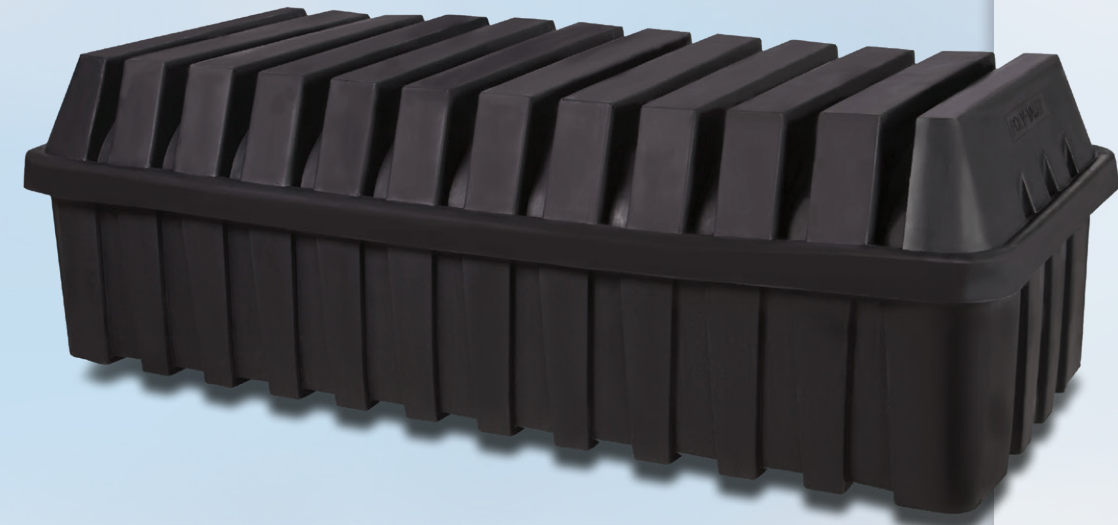

# CASKET & POLY-VAULT or POLY-LINER COMBINATION

BUY TOGETHER TO SAVE

**Newport**  
20 Gauge  
Non-Gasketed  
14 Colors Available

**Allen**  
20 Gauge  
Non-Gasketed  
8 Colors Available

**Montclair 28"**  
18 Gauge Gasketed  
10 Colors Available

**Empire 28" and 32"**  
Available in  
20 Gauge Gasketed  
or Non-Gasketed

**Empire 29" and 36"**  
20 Gauge Gasketed  
12 Colors Available

**Poly-Vault®**  
Black  
Standard & Oversize

**Poly-Vault®**  
White  
Standard & Oversize

**Poly-Liner®**

800.386.0266  
P.O. Box 864  
Spindale, NC 28160  
www.casketsalesinc.com  
casketsalesinc@bellsouth.net

\*32" and 36" sizes require oversize vault

20-073 NS 150/ArP/03/2020

800.386.0266 • PO Box 864 • Spindale, NC 28160 • casketsalesinc.com • casketsalesinc@bellsouth.net

# CASKET & POLY-VAULT or POLY-LINER COMBINATION

**Heritage**  
18 Gauge Gasketed  
16 Colors Available

**Dayton**  
18 Gauge Gasketed  
10 Colors Available

**Essex**  
20 Gauge Gasketed  
9 Colors Available